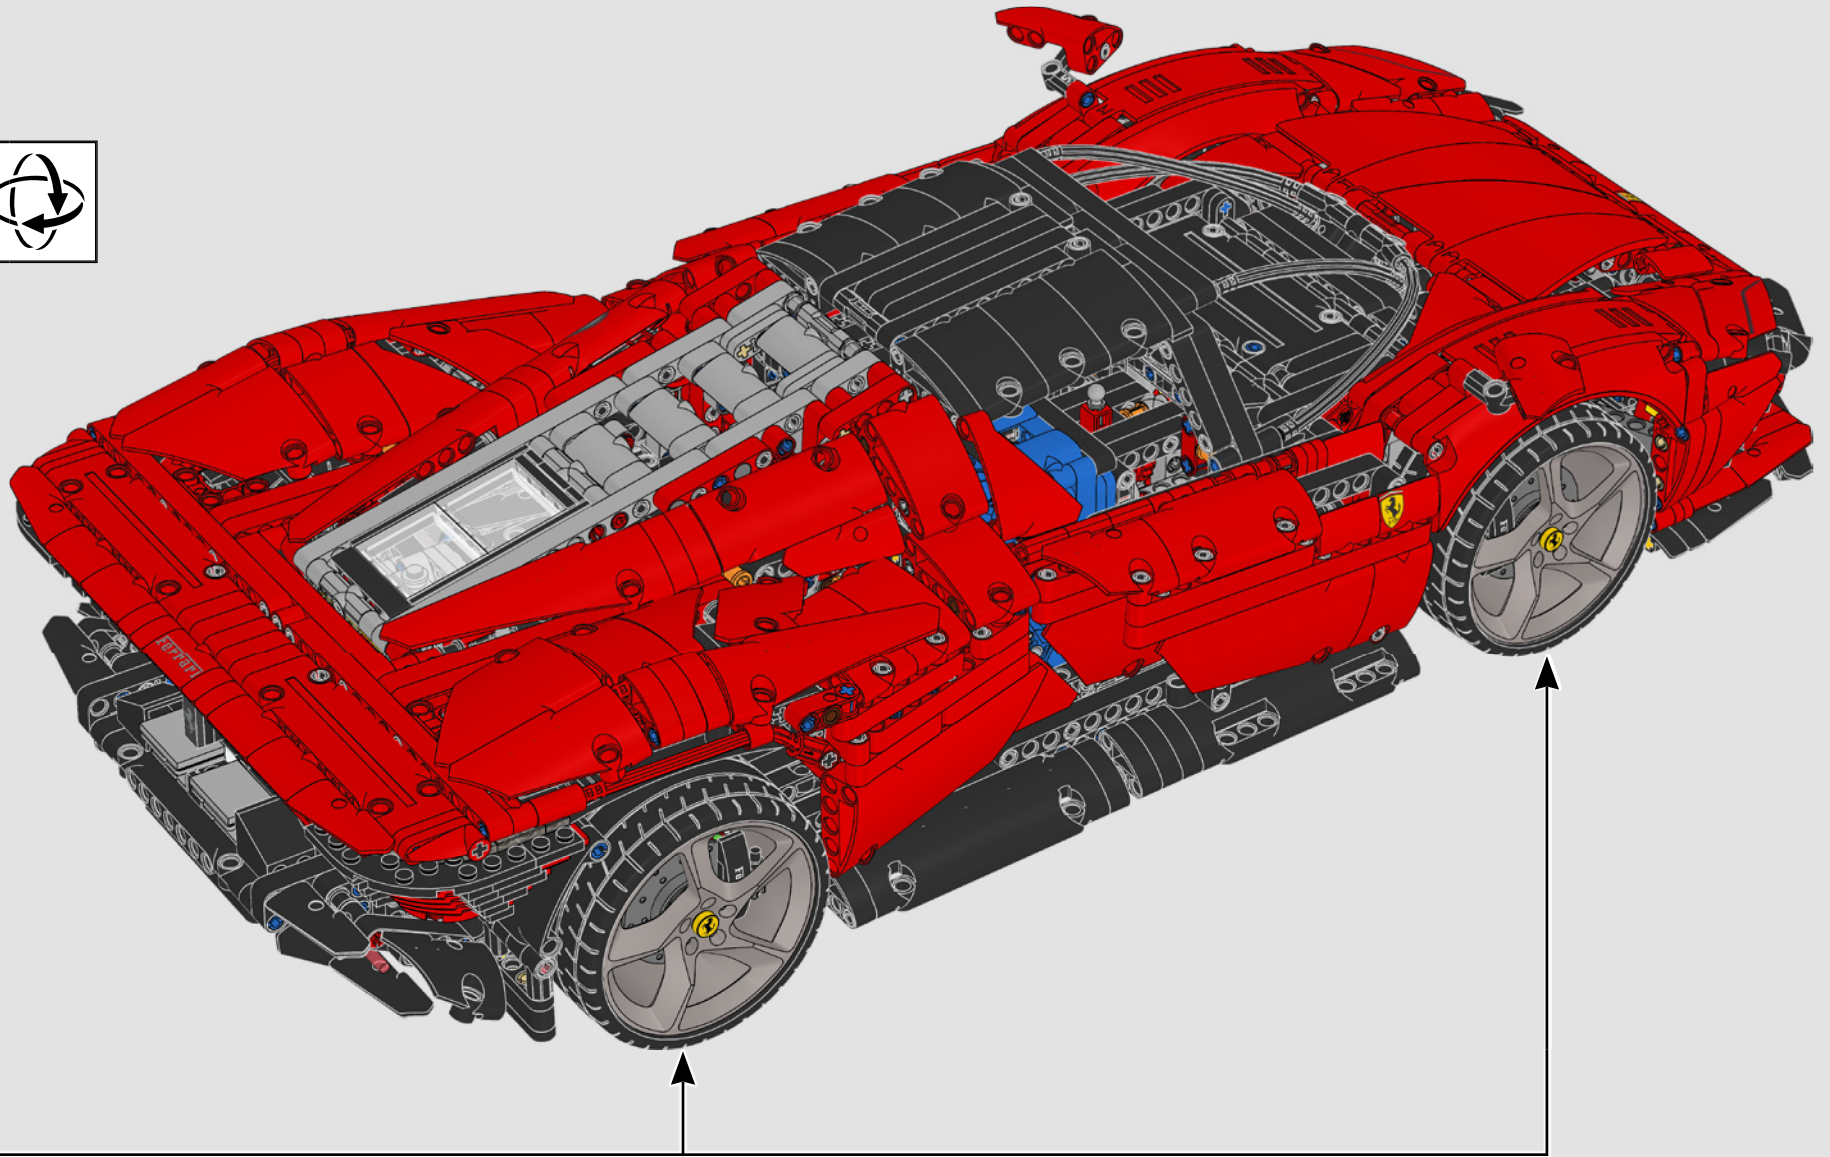

2

3

2x

1267

4

5

FERRARI
DAYTONA SP3

Powertrain	V12 - 16
Maximum power	800 cv
Maximum torque	270 Nm
Overall dimensions	4600 mm
Transmission	7-speed dual-clutch, 8-speed
0-100 km/h	2.5 sec
0-200 km/h	7.4 sec