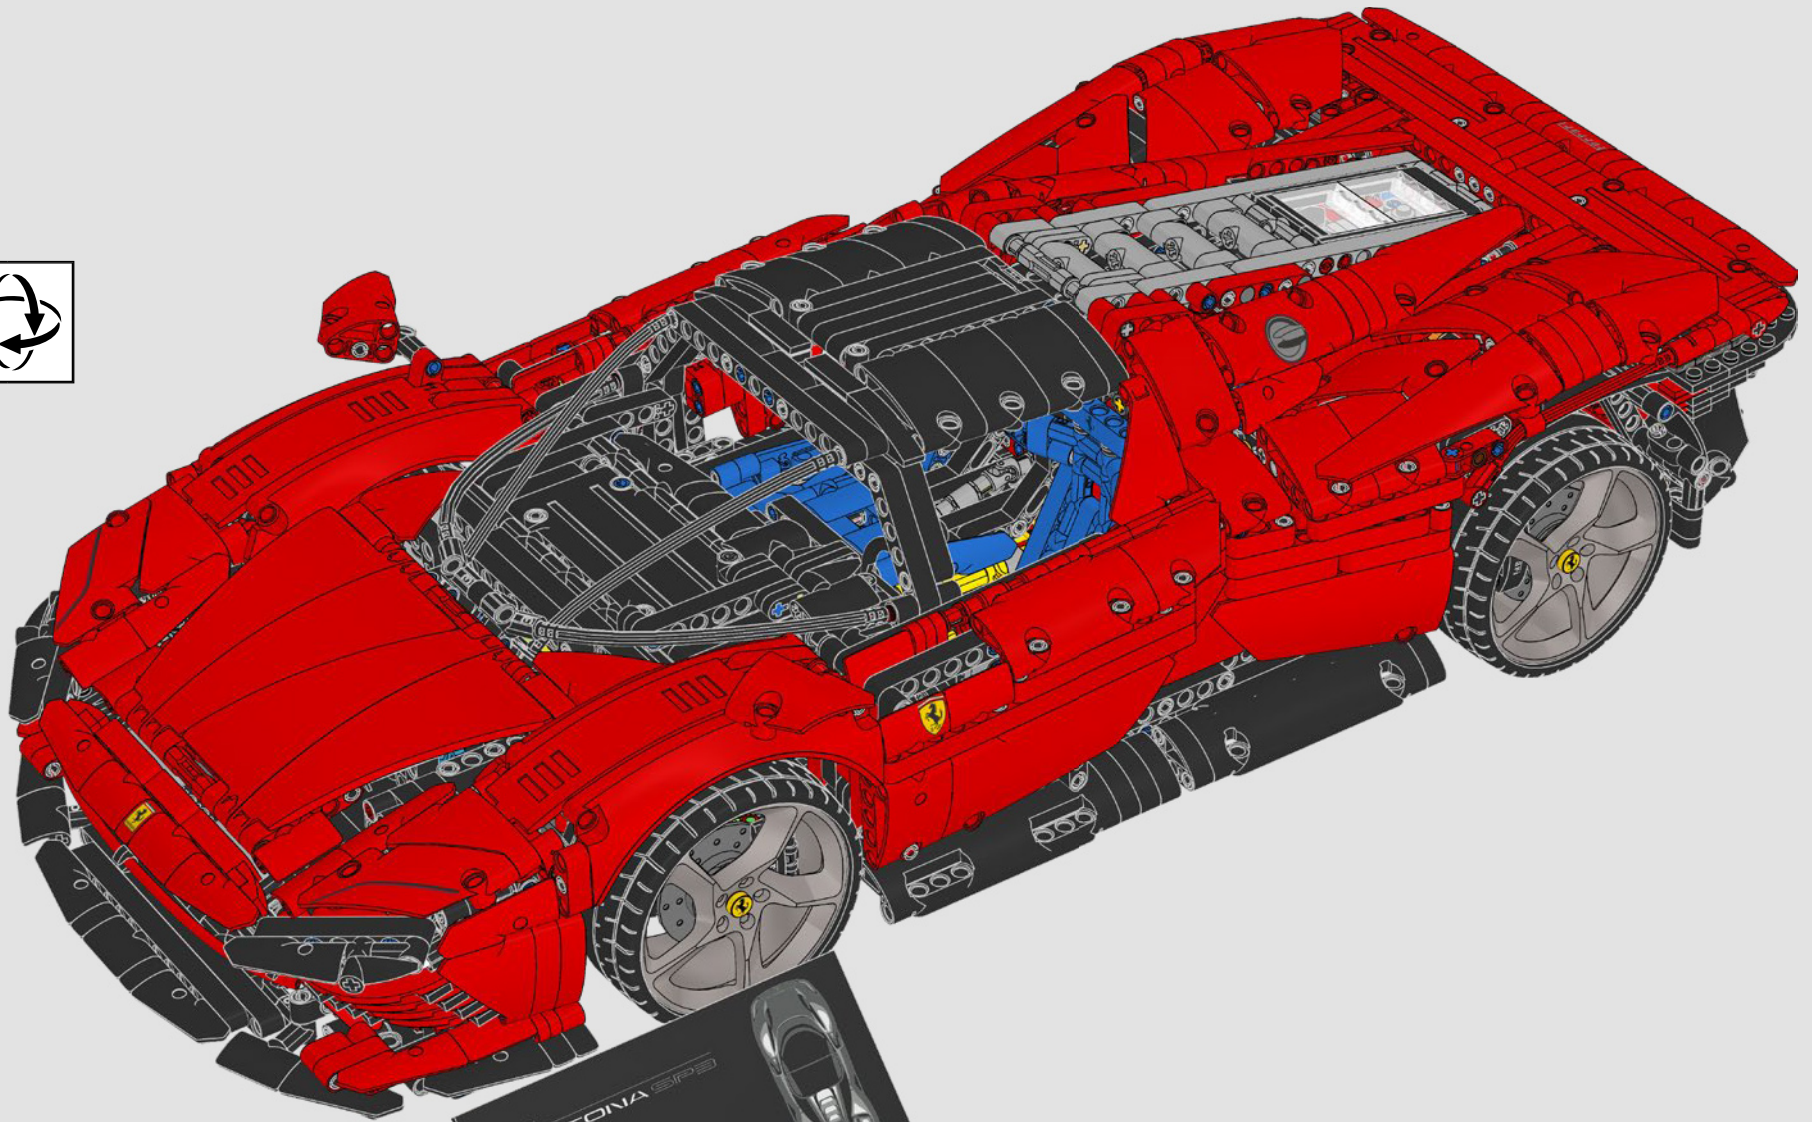

2

3

2x

1267

4

5

FERRARI
DAYTONA SP3

Powertrain	V12 - 16
Maximum power	800 cv
Maximum torque	270 Nm
Overall dimensions	4600 mm
Transmission	7-speed dual-clutch, 8-speed
0-100 km/h	2.5 sec
0-200 km/h	7.4 sec